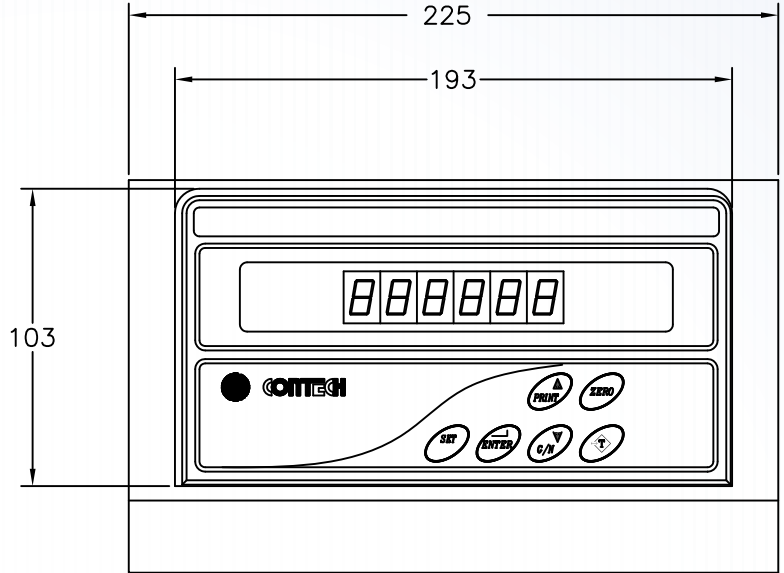

WEIGHING INDICATORS

Contech Platform Scales / Systems are offered with various types of Indicators for different working ambience and application.

WIRELESS INDICATORS

Specifications :

- ♦ Fitted with radio frequency receiver for the reception of load signal from a loadcell fitted with radio frequency transmitter. Maximum distance upto 50 mtrs.
- ♦ All specifications are same as Universal Indicators.

Taring Range : Up to full capacity

Response time : 3-5 secs

Power Req : 90-250V, 50/60Hz, 10 Watt

Operating Temperature : 10 to 45 deg C

All Specifications and designs are subject to change for improvement.