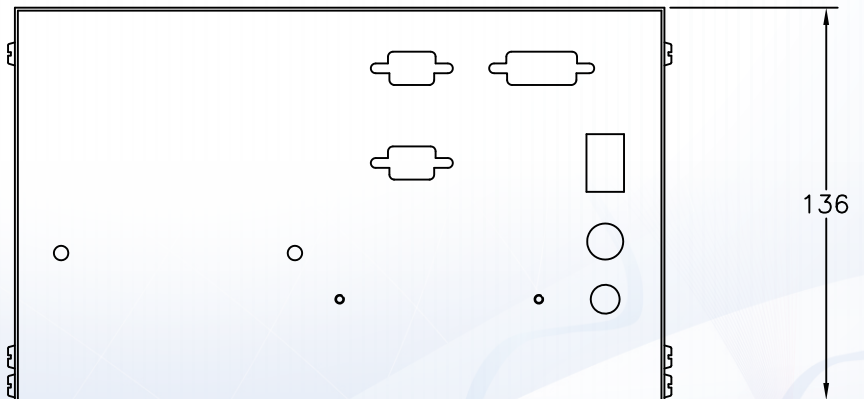

WEIGHING INDICATORS

Contech Platform Scales / Systems are offered with various types of Indicators for different working ambience and application.

WIRELESS INDICATORS

Specifications :

- ♦ Fitted with radio frequency receiver for the reception of load signal from a loadcell fitted with radio frequency transmitter. Maximum distance upto 50 mtrs.
- ♦ All specifications are same as Universal Indicators.

Taring Range : Up to full capacity

Response time : 3-5 secs

Power Req : 90-250V, 50/60Hz, 10 Watt

Operating Temperature : 10 to 45 deg C

All Specifications and designs are subject to change for improvement.